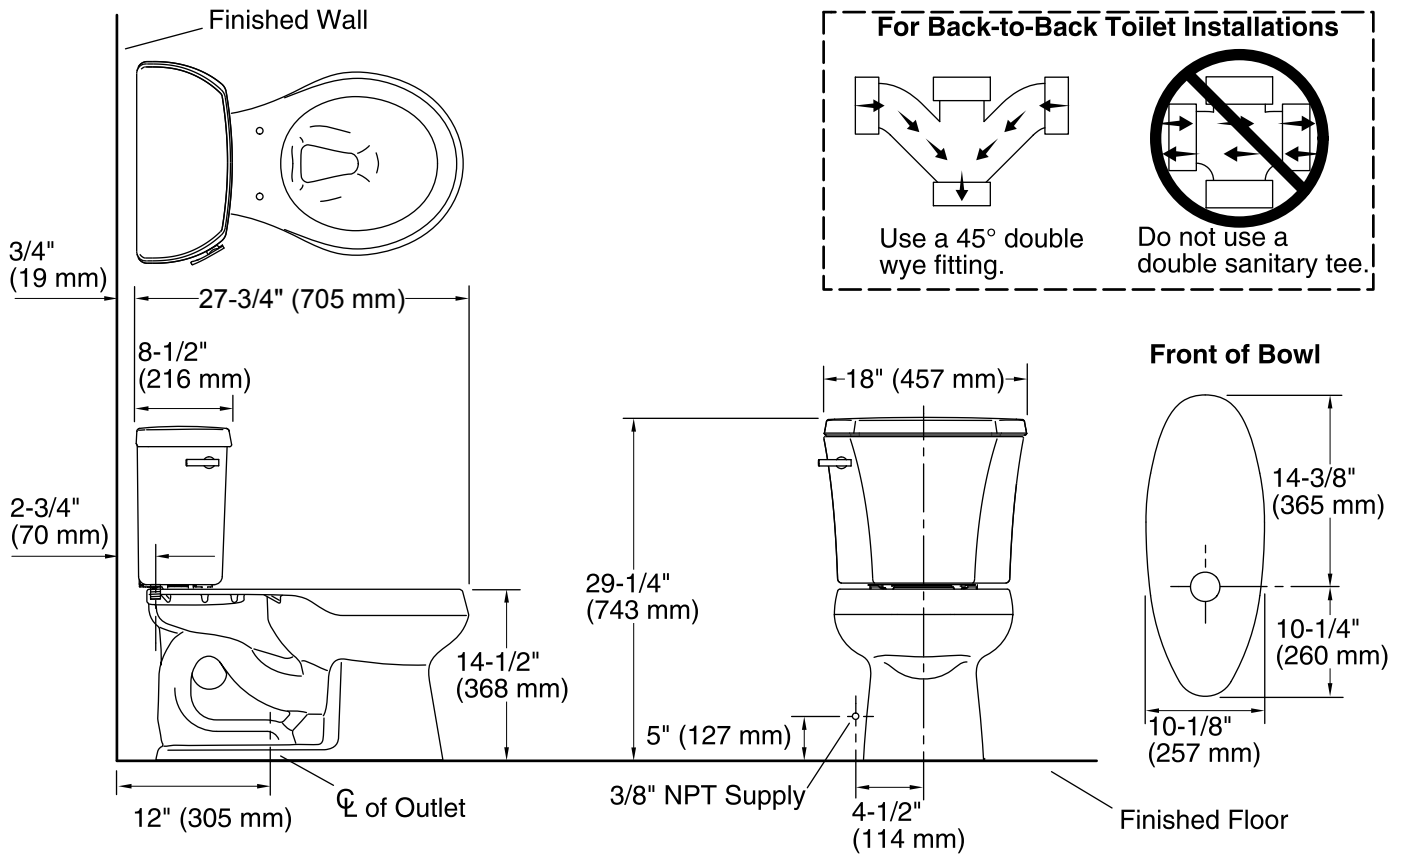

Features

- Two-piece toilet.
- Round-front bowl offers an ideal solution for smaller baths and powder rooms.
- 1.28 gallons per flush (gpf).
- Standard left-hand trip lever included.
- Insuliner® tank liner minimizes condensation on the tank when exposed to high humidity.
- Tank locks included.
- Combination consists of the K-4467-UT tank and the K-4197 bowl.
- Coordinates with other products in the Wellworth collection.

Installation

- Standard 12-inch rough-in.
- Three-bolt installation.
- Seat and supply line not included.

Water Conservation & Rebates

- WaterSense® toilets meet strict EPA flushing guidelines, including using at least 20 percent less water than 1.6-gallon toilets.
- Eligible for consumer rebates in some municipalities.

Color Code Description

	0	White
	96	Biscuit
	47	Almond

Technical Information

All product dimensions are nominal.

Toilet type:	Two-piece, Floor-mount
Waste Outlet:	Floor
Bowl shape:	Round-front
Flush type:	Class Five®
Trap passageway:	2-1/8" (54 mm)
Water Consumption	
Full:	1.28 gpf (4.8 lpf)
Water surface size:	10-1/2" x 7-3/4" (267 mm x 197 mm)
Rim to water surface:	5-1/4" (133 mm)
Rough-in:	12" (305 mm)
Seat-mounting holes:	5-1/2" (140 mm)

Notes

Install this product according to the installation instructions.

For back-to-back toilet installations: Use only a 45° double wye fitting.