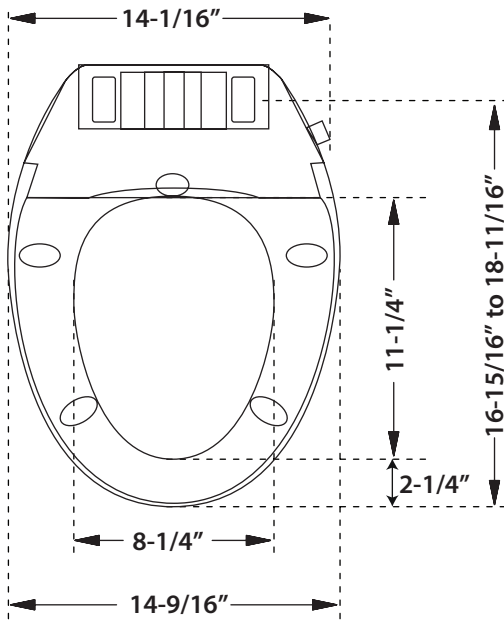

PART NO. 153643

NON-ELECTRIC PLASTIC BIDET TOILET SEAT, WHITE, ELONGATED, CLOSED FRONT WITH COVER

Features

- Durable plastic construction
- Slow-close damper system and quick-release hinges
- Posterior and feminine washes with water volume and pressure control
- Self-cleaning spray nozzle
- Four bumpers
- No electricity required
- No special tools required for installation
- Corrosion resistant mounting hardware
- Complies with ASME A112.4.2-2015 and CSA B45.16-15

Codes/Standards

- Complies with ASME A112.4.2-2015 and CSA B45.16-15
- cUPC listed

Slow-Close

Easy Install